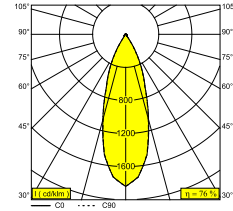

SPYCO ON 3 AC 92733 DIM8

28316 9228 B

AVAILABLE IN
BLACK 28316 9228 B
WHITE 28316 9228 W

 [View on website](#)

General info

LOCATION	indoor
INSTALLATION	Ceiling Surface mounted
INGRESS PROTECTION	IP20
WEIGHT (KG)	1.1
ADJUSTABILITY	0° to 90° swiveling, 350° rotatable
INFORMATION	REFLECTOR FL-33° BLACK version: INCL.SPY TUBE S B / WHITE version: INCL.SPY TUBE S W

Electrical info

ELECTRICAL	230V / 50-60Hz
CLASS	I
DIM TYPE	mains (phase cut-off)
ENERGY CLASS	F

Lightsource info

LIGHTSOURCE NAME	LED
LIGHTSOURCE	3 x (AC LED array 8W / CRI>90 (R9: 55) / 2700K / 597lm)
TM-30 VALUES	rf: 92 / Rg: 98
SDCM	SDCM3
RISKGROUPE	RG1
LM80	L80B10 > 67000
BEAMANGLE	33°
LED TECHNICS (LIGHT SOURCE)	1791lm // 24W // 75lm/W
LED TECHNICS (LUMINAIRE)	1357lm // 24W // 57lm/W