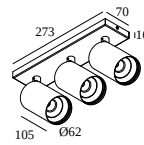

SPYCO ON 3 AC 92733 DIM8

28316 9228 B

AVAILABLE IN
BLACK 28316 9228 B
WHITE 28316 9228 W

 [View on website](#)

General info

LOCATION	indoor
INSTALLATION	Ceiling Surface mounted
INGRESS PROTECTION	IP20
WEIGHT (KG)	1.1
ADJUSTABILITY	0° to 90° swiveling, 350° rotatable
INFORMATION	REFLECTOR FL-33° BLACK version: INCL.SPY TUBE S B / WHITE version: INCL.SPY TUBE S W